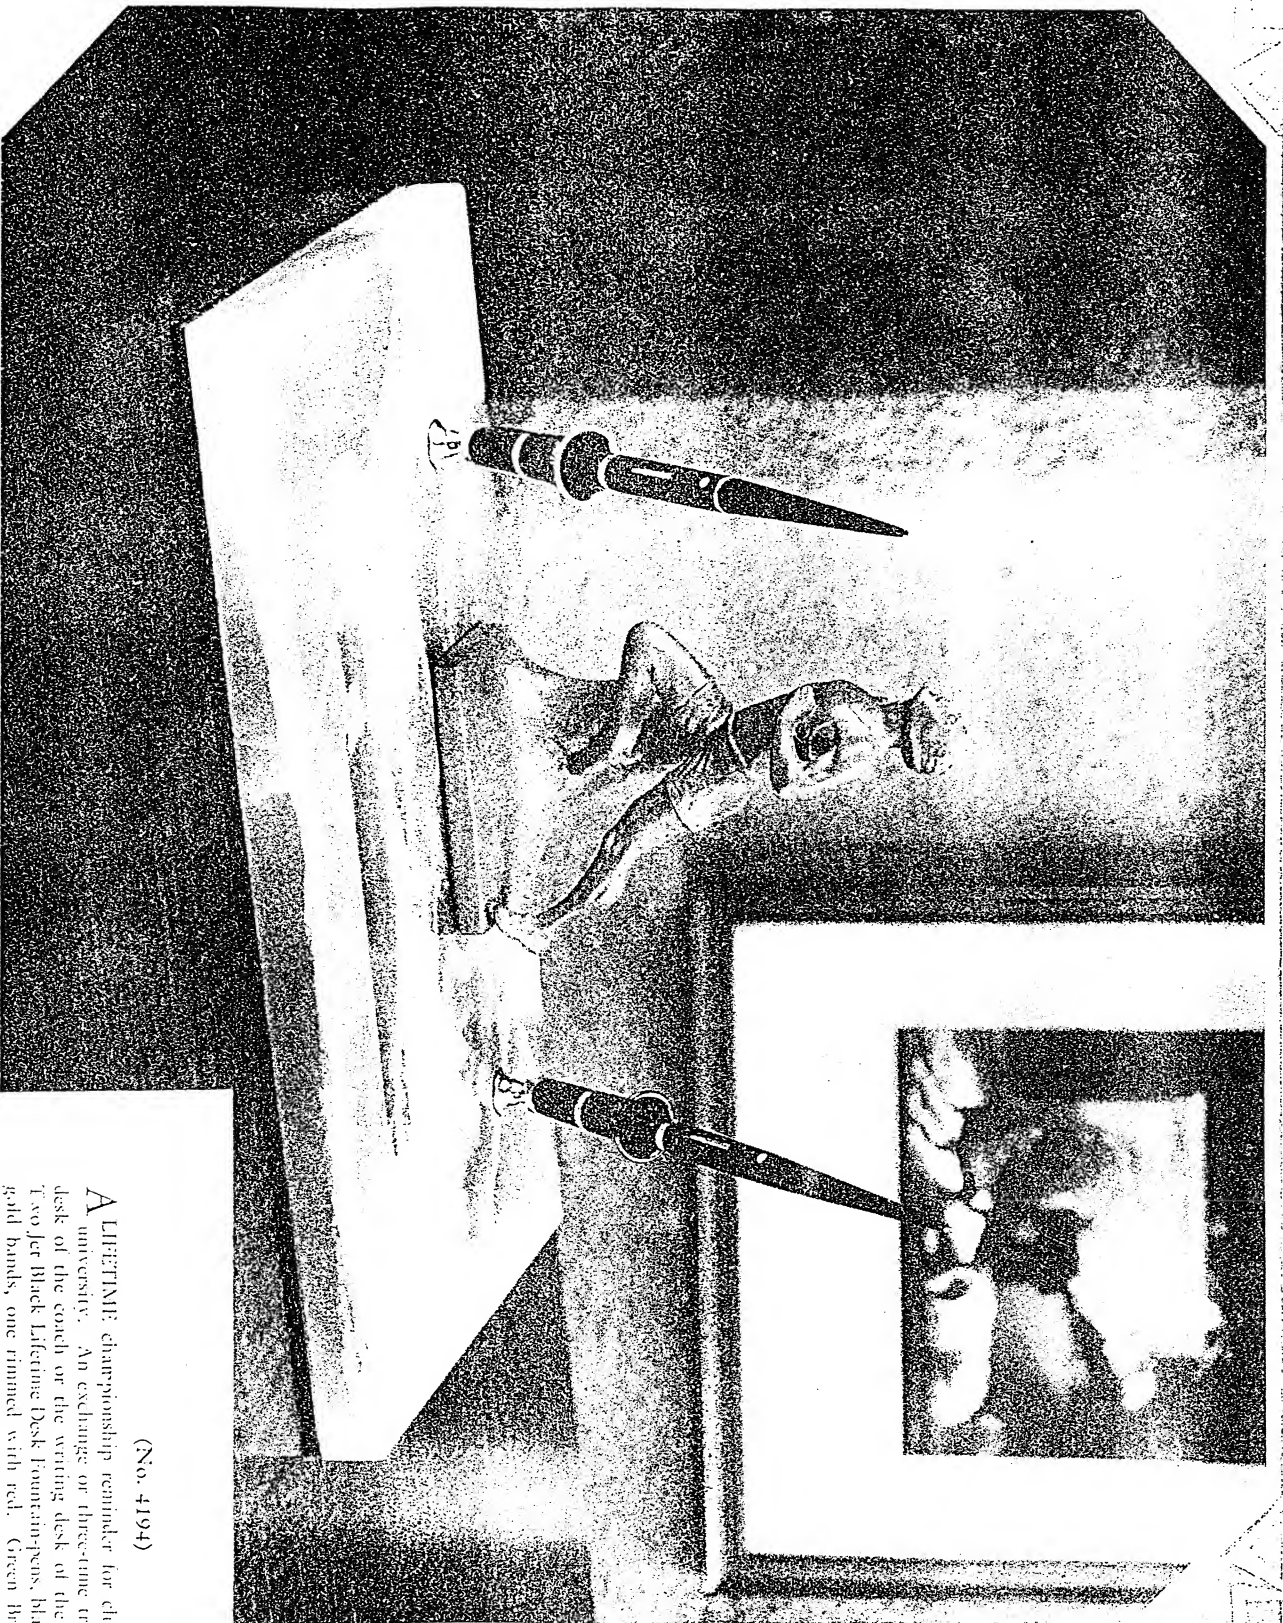

(No. 4194)

A LIFETIME championship reminder for club, high school or university. An exchange or three-time trophy for the office desk of the coach or the writing desk of the fraternity or club. Two Jet Black Lifetime Desk Fountain-pens, black receptacles with gold bands, one rimmed with red. Green Brazilian Onyx base, 8 x 14 x 7 1/2 in., grooved, mounted with sterling silver nameplate for engraving. Sprinting figure, 6 1/2 in. high.

Bronze, List price $70